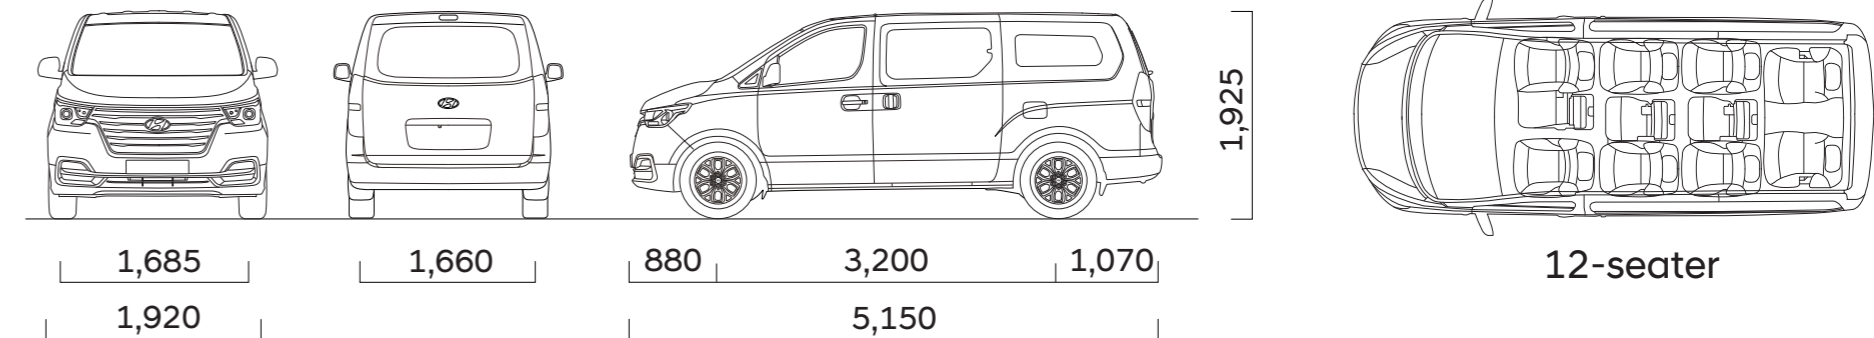

Line up

12-seater GLX

12 seater GLS

12 seater GL

Technical Specifications

Type		2.4 MPI gasoline engine
Displacement (cc)		2,359
Bore x Stroke (mm)		88,0 X 97,0
Compression ratio		10,5
Max. Power (ps/rpm)		175/6,000
Max. Torque (N-m/rpm)		228/4,200
Lubricant Capacity including oil filter (liter)		5,1
Type		MPV
Suspension		McPherson strut type
Front		Rigid axle 5-link
Rear		Hydraulic power assisted
General		
Steering wheel		Overall steering gear ratio
		Steering wheel turn (Lock to lock)
		Minimum turning radius (m)
General		
Brakes		Hydraulic
Front brake type		Disc
Rear brake type		Disc / Drum
Master cylinder		Tandem
Booster size		9" + 10"
Tire		16" (215/70R16C)

Dimensions

SPECIFICATIONS

Segment		MPV		
Variants		GL	GLS	GLX
	Body Type		Van	
	Exterior L x W x H (mm)		5150 x 1920 x 1925	
	Wheelbase (mm)		3200	
	Ground Clearance (mm)		190	
	Cargo Body L x W x H (mm)		2370 x 1620 X 1350	
	Kerb Weight (kg)	2150	2162	2162
	Gross Vehicle Weight (kg)		3030	
Dimensions	Minimum Turning Radius (m)		5.6	
	Number of Doors		5 doors	
	Seating Capacity		12 persons	
	Number of Seating Rows		4 rows	
	Luggage Compartment Capacity (l)		75	
	Fuel Type		Gasoline	
	Emission Standard		Euro 2	
	Displacement (cc)		2359	
Engine	Max Power ps / rpm		175 /6000	
	Max Torque N-m / rpm		228/4200	
	Engine Type		DOHC 16-Valve	
	Cylinders		In-Line 4-Cylinder	
	Compression Ratio		10.5 : 1	
	Fuel System		MPi	
	Fuel Tank Capacity (l)		75	
Drive Type & Transmission	Drive		Rear wheel drive	
	Transmission	5-Speed M/T	5-Speed A/T with sports mode	5-Speed A/T with sports mode