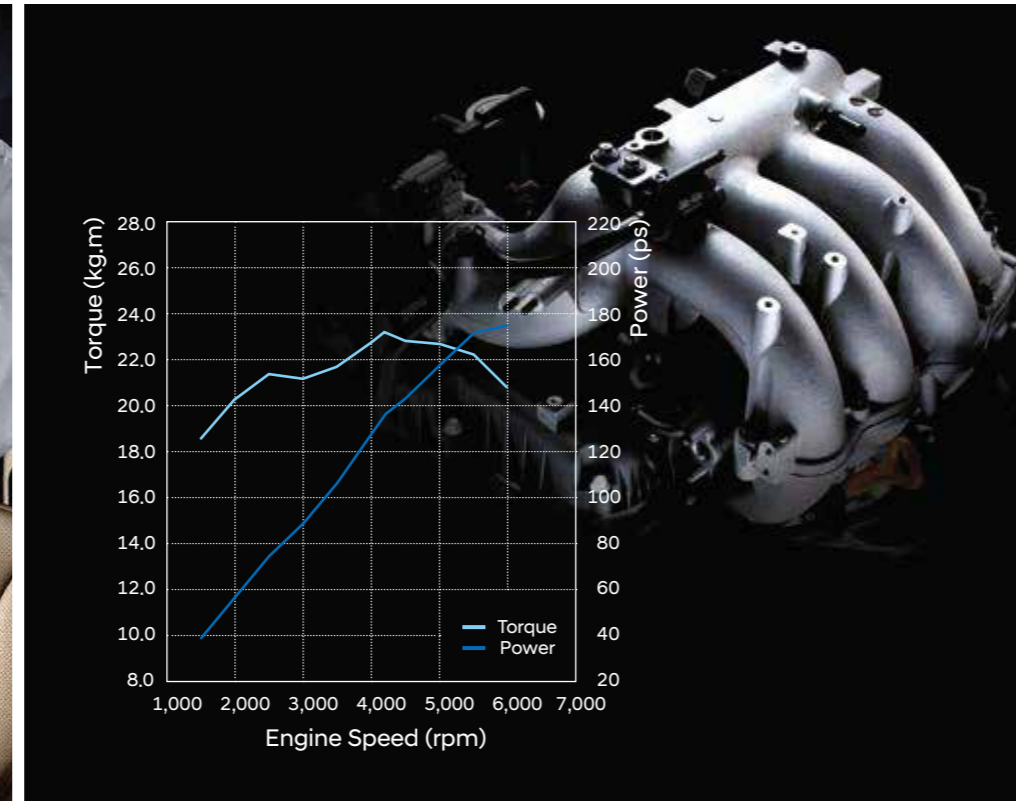

2.4 MPI gasoline engine