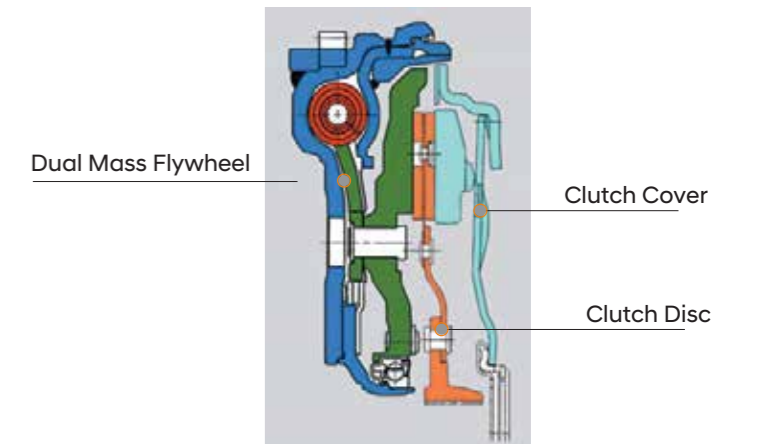

Dual mass flywheel is applied in this new 5-speed manual transmission for rear wheel drive to reduce drivetrain noise. Furthermore, optimized gear ratio and synchro-improving secure good fuel economy and shift feeling.