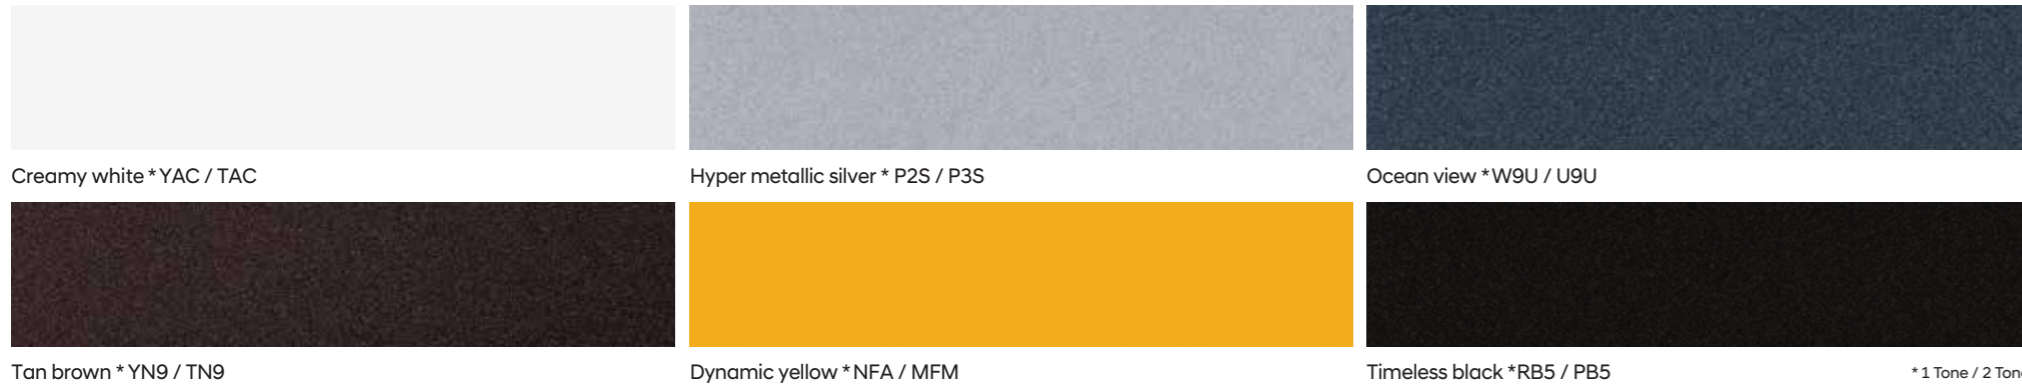

Line up

12-seater GLX

12 seater GLS

12 seater GL

Technical Specifications

Type		2.4 MPI gasoline engine
Displacement (cc)		2,359
Bore x Stroke (mm)		88,0 X 97,0
Compression ratio		10,5
Max. Power (ps/rpm)		175/6,000
Max. Torque (N-m/rpm)		228/4,200
Lubricant Capacity including oil filter (liter)		5,1
Type		MPV
Suspension		McPherson strut type
Front		Rigid axle 5-link
Rear		Hydraulic power assisted
General		
Steering wheel		Overall steering gear ratio
		Steering wheel turn (Lock to lock)
		Minimum turning radius (m)
General		
Brakes		Hydraulic
Front brake type		Disc
Rear brake type		Disc / Drum
Master cylinder		Tandem
Booster size		9" + 10"
Tire		16" (215/70R16C)