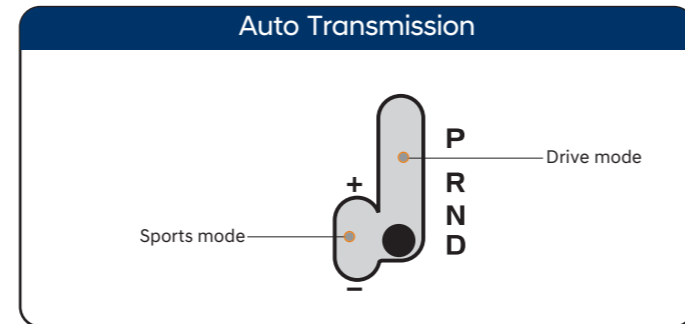

5-speed auto transmission with sports mode for 2.4L MPi petrol engine is now available. This has been developed to make every aspect of driving more secure and relaxed.